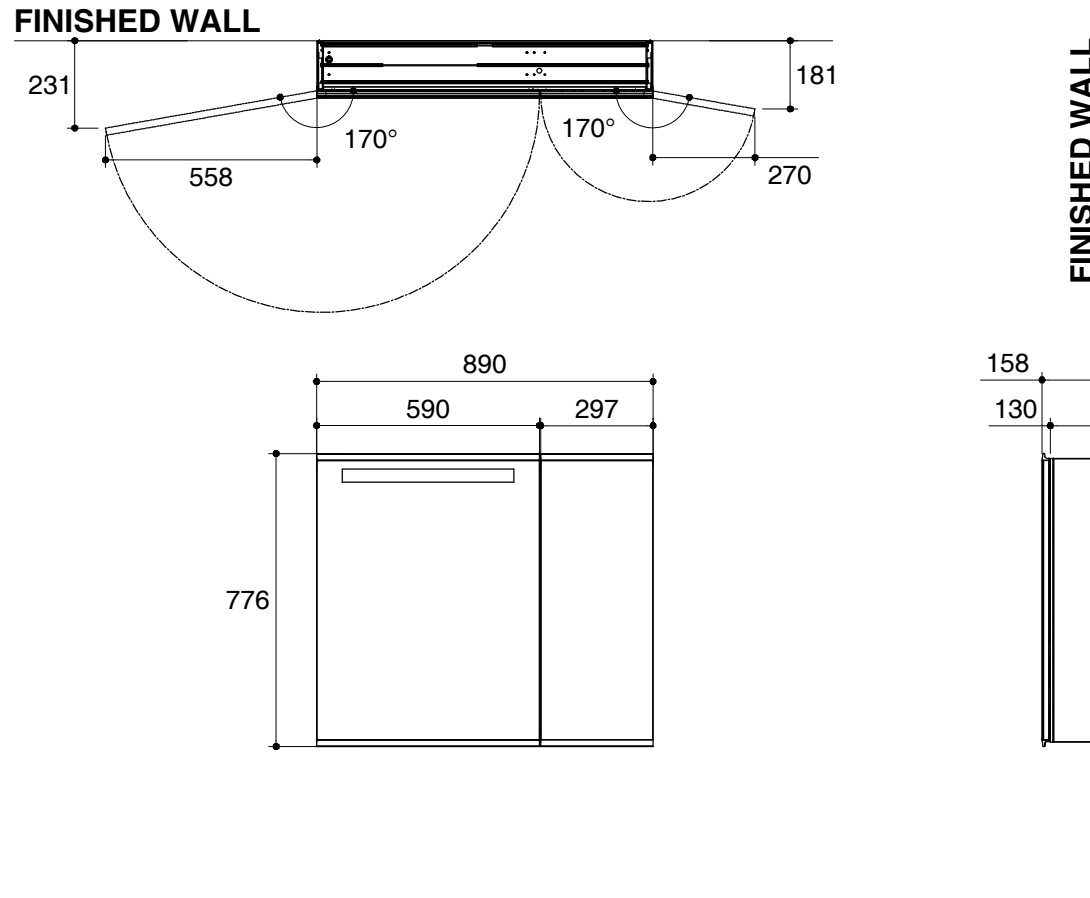

Dimensions are approximate.

Unit: mm

SKU	K-96107X-NA
Name	MAXISPACE
Description	MIRRORED CABINET 900 MM.

KOHLER

*The recommended dimension for installation can be adjusted according to user preferences and layout.